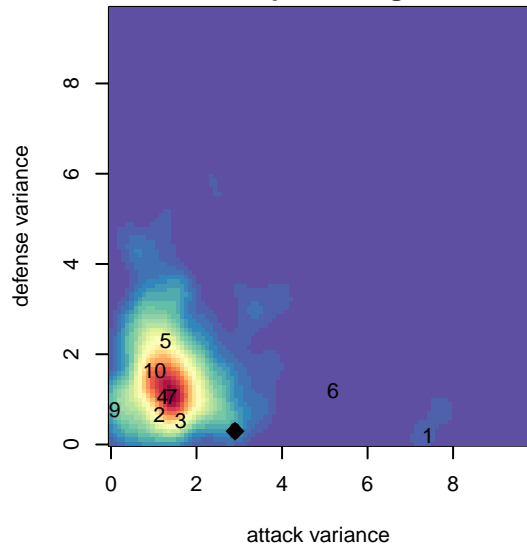

# Idaho Rush Nero G02

Idaho Rush SC  
 Boise, ID  
 G02 total strength=978  
 attack=2.25 defense=1.53  
 fall league = Idaho D3 B U13  
 spr league = Spr Idaho D3 A U13

alt names used:  
 IDAHO RUSH NERO  
 IDAHO RUSH NERO (ID)  
 IDAHO RUSH NERO  
 RUSH IDAHO RUSH NERO

Venues played:  
 2015 Idaho D3 B U13  
 2015 GEM State Challenge U13G Silver East L  
 2015 FC Nova Fall Showcase U13G King  
 2015 Spr Idaho D3 A U13

**Idaho Rush Nero G02**  
 Dots are actual minus expected GF (blue circles) and GA (red triangles).  
 Blue line is smoothed change in attack strength. Red is smoothed change in defense strength.

**attack and defense variance (black dot)  
relative to other teams  
and top 10 in region**

**attack and defense rating  
relative to others at age  
and all opponents in last 13 months**

**Performance relative to 13 month average**