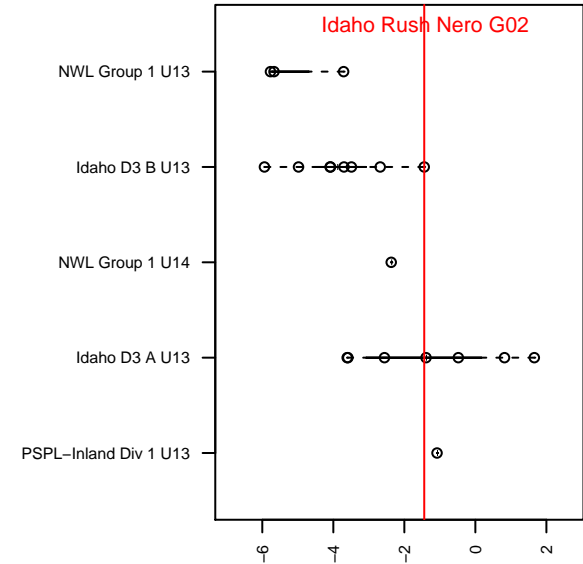

# Idaho Rush Nero G02

Idaho Rush SC  
 Boise, ID  
 G02 total strength=978  
 attack=2.25 defense=1.53  
 fall league = Idaho D3 B U13  
 spr league = Spr Idaho D3 A U13

alt names used:  
 IDAHO RUSH NERO  
 IDAHO RUSH NERO (ID)  
 IDAHO RUSH NERO  
 RUSH IDAHO RUSH NERO

Venues played:  
 2015 Idaho D3 B U13  
 2015 GEM State Challenge U13G Silver East L  
 2015 FC Nova Fall Showcase U13G King  
 2015 Spr Idaho D3 A U13

**Idaho Rush Nero G02**  
 Dots are actual minus expected GF (blue circles) and GA (red triangles).  
 Blue line is smoothed change in attack strength. Red is smoothed change in defense strength.

**attack and defense variance (black dot)  
relative to other teams  
and top 10 in region**

**attack and defense rating  
relative to others at age  
and all opponents in last 13 months**

**Performance relative to 13 month average**